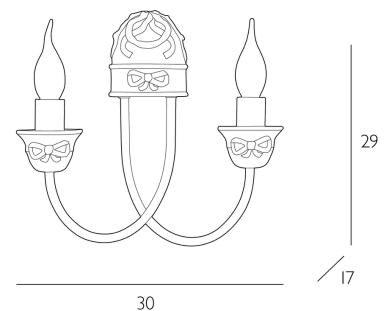

## SPECIFICATIONS:

Product code:	AME0999
Measurements:	D17 x H29 x W30cm
Primary Associated Shade:	PLG14
Lamp Replaceable:	Yes
Finish:	Bespoke
Material:	Metal & Resin
Shade Included:	Bracket Only
Primary Bulb Detail:	2 x 40w max SES CNDL
Bulb Included:	Lamps not included
Recommended Lamp:	BUL-E14-LED-13
Suitable:	Indoor
Electrical Class:	Class 2 - Double Insulated
Nett Weight (kg):	1 kg