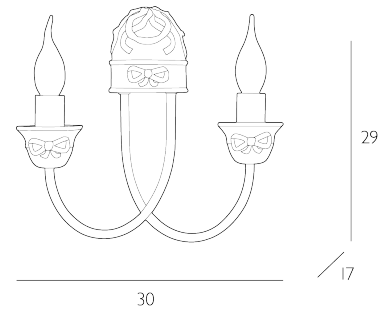

AMELIE

2 Light Wall Light Amalfi Blue Bracket Only

AMELIE features a classic vintage bow design and gently sweeping arms, making for an exceptionally pretty and instantly lovable collection. The core concept originated from mouldings taken from the design archives, before being reinvented to form the beautifully hand-painted decorative flares and central body. Offered in AMALFI BLUE as standard, AMELIE is also available in the full range of PALETTE colours.

The Amelie is sold as a fitting only; shades are sold separately. We recommend our BOD0515 shade. [Click here to shop.](#)

Bulb not included; takes 2 x 40W max SES CNDL. We recommend our BUL-E14-LED-13 bulb. [Click here to shop.](#)

Dimmable when paired with suitable bulbs.

SPECIFICATIONS:

Product code:	AME0930
Measurements:	D17 x H29 x W30cm
Primary Associated Shade:	BOD0515
Lamp Replaceable:	Yes
Finish:	Amalfi Blue
Material:	Metal & Resin
Shade Included:	Bracket Only
Primary Bulb Detail:	2 x 40w max SES CNDL
Bulb Included:	Lamps not included
Recommended Lamp:	BUL-E14-LED-13
Suitable:	Indoor
Electrical Class:	Class 2 - Double Insulated
Nett Weight (kg):	1 kg
	