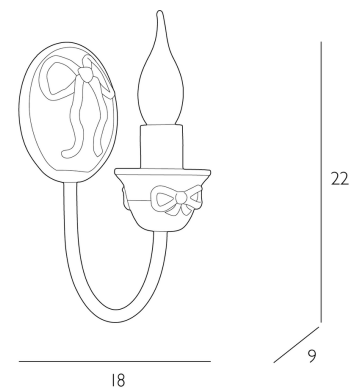

The Amelie is sold as a fitting only; shades are sold separately. We recommend our PLG14 shade. Click here to shop.  
Bulb not included; takes 1 x 40W max SES CNDL. We recommend our BUL-E14-LED-13 bulb. Click here to shop.  
Dimmable when paired with suitable bulbs.

## SPECIFICATIONS:

Product code:	AME0799
Measurements:	D18 x H22 x W9cm
Primary Associated Shade:	PLG14
Lamp Replaceable:	Yes
Finish:	Bespoke
Material:	Metal & Resin
Shade Included:	Bracket Only
Primary Bulb Detail:	1 x 40w max SES CNDL
Bulb Included:	Lamp not included
Recommended Lamp:	BUL-E14-LED-13
Suitable:	Indoor
Electrical Class:	Class 2 - Double Insulated
Nett Weight (kg):	0.5 kg