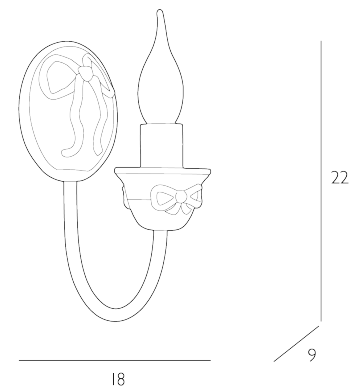

AMELIE

Wall Light Amalfi Blue Bracket Only

AMELIE features a classic vintage bow design and gently sweeping arms, making for an exceptionally pretty and instantly lovable collection. The core concept originated from mouldings taken from the design archives, before being reinvented to form the beautifully hand-painted decorative flares and central body. Offered in AMALFI BLUE as standard, AMELIE is also available in the full range of PALETTE colours.

The Amelie is sold as a fitting only; shades are sold separately. We recommend our BOD0515 shade. [Click here to shop.](#)
Bulb not included; takes 1 x 40W max SES CNDL. We recommend our BUL-E14-LED-13 bulb. [Click here to shop.](#)
Dimmable when paired with suitable bulbs.

SPECIFICATIONS:

Product code:	AME0730
Measurements:	D18 x H23 x W9cm
Primary Associated Shade:	BOD0515
Lamp Replaceable:	Yes
Finish:	Amalfi Blue
Material:	Metal & Resin
Shade Included:	Bracket Only
Primary Bulb Detail:	1 x 40w max SES CNDL
Bulb Included:	Lamp not included
Recommended Lamp:	BUL-E14-LED-13
Suitable:	Indoor
Electrical Class:	Class 2 - Double Insulated
Nett Weight (kg):	0.5 kg