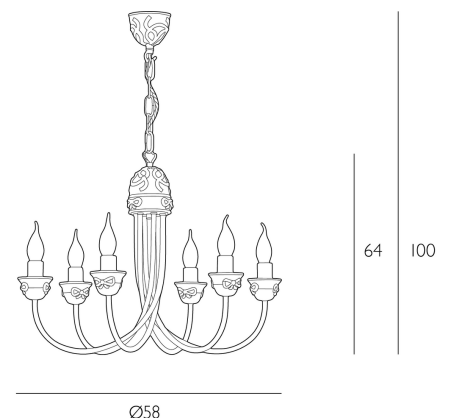

The Amelie is sold as a fitting only; shades are sold separately. We recommend our BYR07 shade. [Click here to shop.](#)

Height is adjustable at the point of installation (64-100cm).

Bulb not included; takes 6 x 40W max SES CNDL. We recommend our BUL-EI 4-LED-13 bulb. [Click here to shop.](#)

Dimmable when paired with suitable bulbs.

Bespoke Orders

This is a fully customisable product, hand crafted in our workshop located in the Cotswolds. You can contact us directly discuss your unique requirements, or alternatively you can customise your product by using our product configurator to see your design before placing an order.

SPECIFICATIONS:

Product code:	AME0699
Measurements:	H min64 - max 100 x Ø58cm
Primary Associated Shade:	BYR07
Lamp Replaceable:	Yes
Finish:	Bespoke
Material:	Metal & Resin
Cable Colour:	Braided Ivory
Shade Included:	Fitting Only
Primary Bulb Detail:	6 x 40w max SES CNDL
Bulb Included:	Lamps not included
Recommended Lamp:	BUL-EI 4-LED-13
Suitable:	Indoor
Electrical Class:	Class I - Earthed
Nett Weight (kg):	2.6 kg