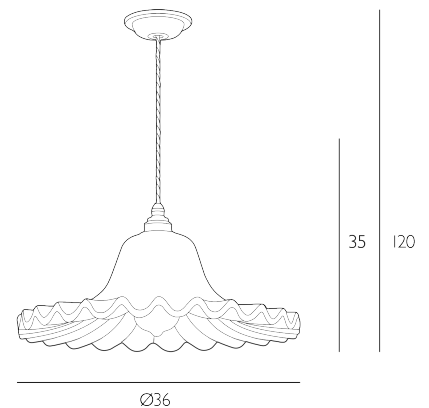

ASTRID

Pendant Brushed Brass

The Astrid pendant with its beautifully fluted edges and softly curving lines is inspired by Dutch porcelain shade design.

Height is adjustable at the point of installation (35-120cm).

Bulb not included; takes 1 x 60W max ES GLS. We recommend our BUL-E27-LED-15 bulb. [Click here to shop.](#)

Dimmable when paired with suitable bulbs.

Bespoke Orders

This is a fully customisable product, hand crafted in our workshop located in the Cotswolds. You can contact us directly discuss your unique requirements, or alternatively you can customise your product by using our product configurator to see your design before placing an order.

SPECIFICATIONS:

Product code:	AST0141
Measurements:	H min35 - max120 x Ø36cm
Lamp Replaceable:	Yes
Finish:	Bespoke & Brushed Brass
Material:	Resin & Solid Brass
Cable Colour:	Braided Ivory
Shade Included:	Not Required
Primary Bulb Detail:	1 x 60w max ES GLS
Bulb Included:	Lamp not included
Recommended Lamp:	BUL-E27-LED-15
Suitable:	Indoor
Electrical Class:	Class 1 - Earthed
Nett Weight (kg):	3 kg
	⚡ HIA

Additional Information:

Solid Brass Metalwork | Lamp not included. We recommend our BUL-E27-LED-15 bulb | Height is adjustable at the point of installation (35-120cm)