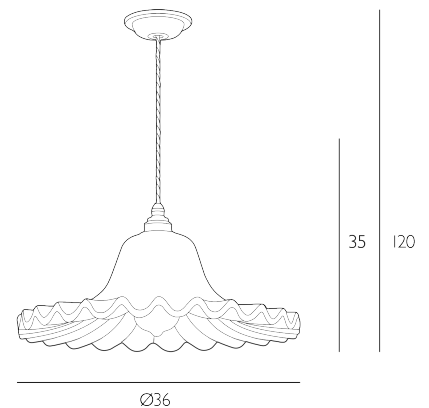

ASTRID

Pendant Antique Brass

The Astrid pendant with its beautifully fluted edges and softly curving lines is inspired by Dutch porcelain shade design.

Height is adjustable at the point of installation (35-120cm).

Bulb not included; takes 1 x 60W max ES GLS. We recommend our BUL-E27-LED-15 bulb. [Click here to shop.](#)

Dimmable when paired with suitable bulbs.

Bespoke Orders

This is a fully customisable product, hand crafted in our workshop located in the Cotswolds. You can contact us directly discuss your unique requirements, or alternatively you can customise your product by using our product configurator to see your design before placing an order.

SPECIFICATIONS:

| | |
|----------------------|--------------------------|
| Product code: | AST0175 |
| Measurements: | H min35 - max120 x Ø36cm |
| Lamp Replaceable: | Yes |
| Finish: | Antique Brass & Bespoke |
| Material: | Resin & Solid Brass |
| Cable Colour: | Braided Ivory |
| Shade Included: | Not Required |
| Primary Bulb Detail: | 1 x 60w max ES GLS |
| Bulb Included: | Lamp not included |
| Recommended Lamp: | BUL-E27-LED-15 |
| Suitable: | Indoor |
| Electrical Class: | Class 1 - Earthed |
| Nett Weight (kg): | 3 kg |
| | ⚡ HIA |

Additional Information:

Solid Brass Metalwork | Lamp not included. We recommend our BUL-E27-LED-15 bulb | Height is adjustable at the point of installation (35-120cm)