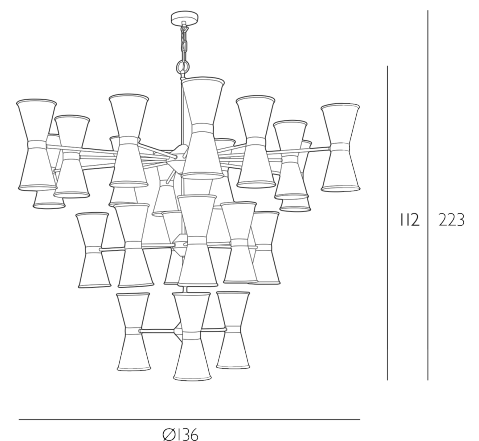

Height is adjustable at the point of installation (123-223cm).

Bulb not included; takes 42 x 40W max SES GB. We recommend our BUL-E14-LED-15 bulb. [Click here to shop.](#)

Dimmable when paired with suitable bulbs.

SPECIFICATIONS:

Product code:	HYD8841
Measurements:	H min 123 - max 223 x Ø136cm
Fixing Plate Dimensions:	H2.5 x Ø10cm
Lamp Replaceable:	Yes
Finish:	Bespoke & Brushed Brass
Material:	Metal & Solid Brass
Cable Colour:	Braided Cream
Shade Included:	Not Required
Primary Bulb Detail:	42 x 40w max SES GB
Bulb Included:	Lamps not included
Recommended Lamp:	BUL-E14-LED-15
Suitable:	Indoor
Electrical Class:	Class I - Earthed
Nett Weight (kg):	15 kg ± 0.1