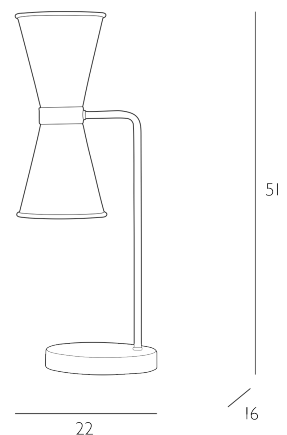

HYDE

2 Light Table Lamp Antique Brass

The Hyde Collection features a contemporary design with a nostalgic nod to mid-century modern composition. Made with the finest solid brass framework this quirky table lamp is completed with hand spun metal shades and braided cable with inline rocker switch. The metal work is available in either our polished chrome, smooth butter brass or rich antique brass finishes. Each shade is sprayed by hand in a matt painted finish and is available in any of our twelve standard palette colours. All of the colourways will engineer timeless style into any design scheme. Bulb not included; takes 2 x 40W max SES GB. We recommend our BUL-E14-LED-15 bulb. [Click here to shop.](#)

SPECIFICATIONS:

Product code:	HYD4275
Measurements:	D16 x H51 x W22cm
Lamp Replaceable:	Yes
Finish:	Antique Brass & Bespoke
Material:	Metal & Solid Brass
Cable Colour:	Braided Ivory
Shade Included:	Not Required
Primary Bulb Detail:	2 x 40w max SES GB
Bulb Included:	Lamps not included
Recommended Lamp:	BUL-E14-LED-15
Switch Type:	In Line Rocker
Suitable:	Indoor
Electrical Class:	Class I - Earthed
Nett Weight (kg):	1.6 kg