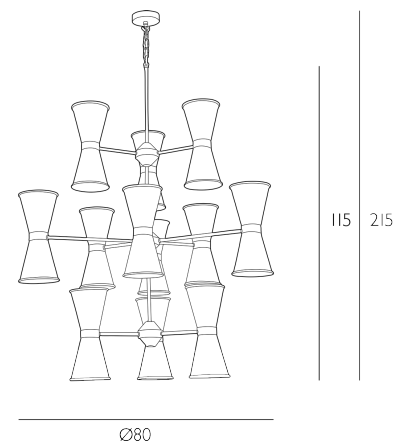

Height is adjustable at the point of installation (115-215cm).

Bulb not included; takes 24 x 40W max SES GB. We recommend our BUL-E14-LED-15 bulb. [Click here to shop.](#)

Dimmable when paired with suitable bulbs.

SPECIFICATIONS:

Product code:	HYD2441
Measurements:	H min 115 - max 215 x Ø80cm
Fixing Plate Dimensions:	H2.5 x Ø10cm
Lamp Replaceable:	Yes
Finish:	Bespoke & Brushed Brass
Material:	Metal & Solid Brass
Cable Colour:	Braided Cream
Shade Included:	Not Required
Primary Bulb Detail:	24 x 40w max SES GB
Bulb Included:	Lamps not included
Recommended Lamp:	BUL-E14-LED-15
Suitable:	Indoor
Electrical Class:	Class I - Earthed
Nett Weight (kg):	8 kg
	⚡ HIA