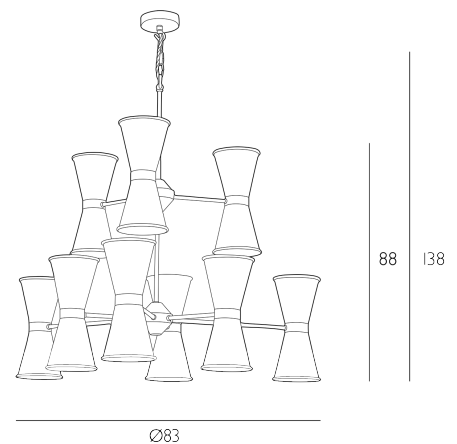

Height is adjustable at the point of installation (88-138cm).

Bulb not included; takes 18 x 40W max SES GB. We recommend our BUL-E14-LED-15 bulb. [Click here to shop.](#)

Dimmable when paired with suitable bulbs.

SPECIFICATIONS:

Product code:	HYD1875
Measurements:	H min88 - max138 x Ø83cm
Fixing Plate Dimensions:	H2.5 x Ø10cm
Lamp Replaceable:	Yes
Finish:	Antique Brass & Bespoke
Material:	Metal & Solid Brass
Cable Colour:	Braided Cream
Shade Included:	Not Required
Primary Bulb Detail:	18 x 40w max SES GB
Bulb Included:	Lamps not included
Recommended Lamp:	BUL-E14-LED-15
Suitable:	Indoor
Electrical Class:	Class I - Earthed
Nett Weight (kg):	5.7 kg
	≡ HIA