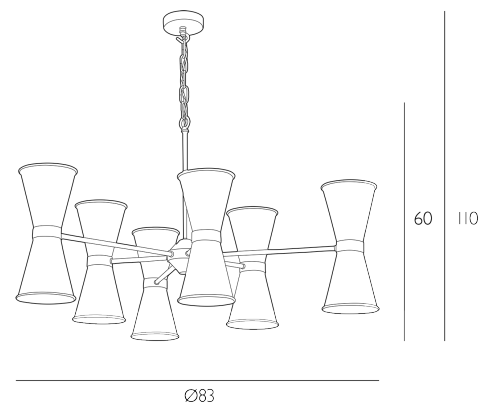

HYDE

12 Light Pendant Polished Chrome and Bespoke

The Hyde Collection features a contemporary design with a nostalgic nod to mid-century modern composition. Made with the finest solid brass framework this twelve light pendant is completed with hand spun metal shades and braided cable. The metal work is available in either our polished chrome, smooth butter brass or rich antique brass finishes. Each shade is sprayed by hand in a matt painted finish and is available in any of our beautiful palette of heritage inspired paint colours. All of the colourways will engineer timeless style into any design scheme. Height is adjustable at the point of installation (60-110cm). Bulb not included; takes 12 x 40W max SES GB. We recommend our BUL-E14-LED-15 bulb. [Click here to shop.](#) Dimmable when paired with suitable bulbs.

SPECIFICATIONS:

Product code:	HYD1250
Measurements:	H min60 - max110 x Ø83cm
Fixing Plate Dimensions:	H2.5 x Ø10cm
Lamp Replaceable:	Yes
Finish:	Bespoke & Polished Chrome
Material:	Metal & Solid Brass
Cable Colour:	Braided Cream
Shade Included:	Not Required
Primary Bulb Detail:	12 x 40w max SES GB
Bulb Included:	Lamps not included
Recommended Lamp:	BUL-E14-LED-15
Suitable:	Indoor
Electrical Class:	Class I - Earthed
Nett Weight (kg):	3.8 kg
	⚡ HIA