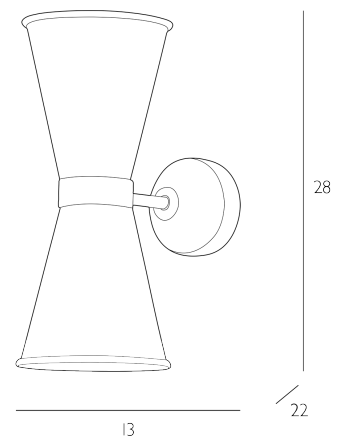

## SPECIFICATIONS:

Product code:	HYD0950
Measurements:	D22 x H28 x W13cm
Fixing Plate Dimensions:	H2.5 x Ø8cm
Lamp Replaceable:	Yes
Finish:	Bespoke & Polished Chrome
Material:	Metal & Solid Brass
Shade Included:	Not Required
Primary Bulb Detail:	2 x 40w max SES GB
Bulb Included:	Lamps not included
Recommended Lamp:	BUL-E14-LED-15
Suitable:	Indoor
Electrical Class:	Class 1 - Earthed
Nett Weight (kg):	1.5 kg
	⚡