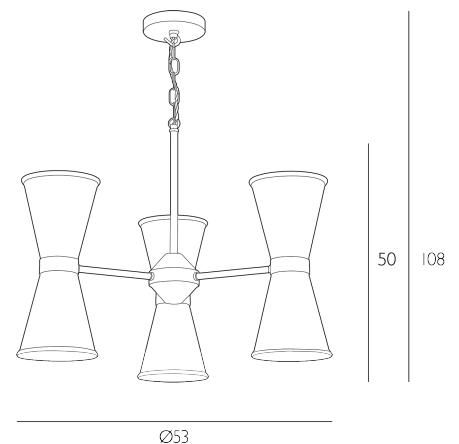

Height is adjustable at the point of installation (50-108cm).

Bulb not included; takes 6 x 40W max SES GB. We recommend our BUL-E14-LED-15 bulb. [Click here to shop.](#)

Dimmable when paired with suitable bulbs.

SPECIFICATIONS:

Product code:	HYD0675
Measurements:	H min50 - max108 x Ø53cm
Fixing Plate Dimensions:	H2.5 x Ø10cm
Lamp Replaceable:	Yes
Finish:	Antique Brass & Bespoke
Material:	Metal & Solid Brass
Cable Colour:	Braided White
Shade Included:	Not Required
Primary Bulb Detail:	6 x 40w max SES GB
Bulb Included:	Lamps not included
Recommended Lamp:	BUL-E14-LED-15
Suitable:	Indoor
Electrical Class:	Class I - Earthed
Nett Weight (kg):	2.4 kg
	⚡ HIA