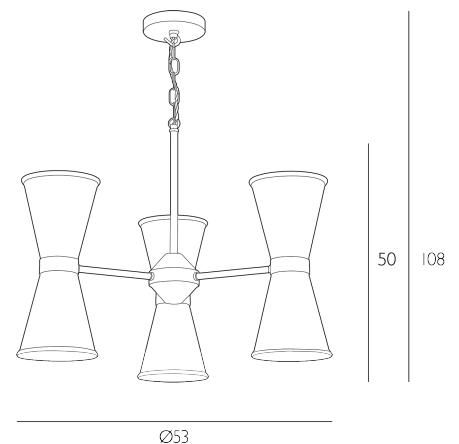

Height is adjustable at the point of installation (50-108cm).

Bulb not included; takes 6 x 40W max SES GB. We recommend our BUL-E14-LED-15 bulb. [Click here to shop.](#)

Dimmable when paired with suitable bulbs.

SPECIFICATIONS:

Product code:	HYD0650
Measurements:	H min50 - max108 x Ø53cm
Fixing Plate Dimensions:	H2.5 x Ø10cm
Lamp Replaceable:	Yes
Finish:	Bespoke & Polished Chrome
Material:	Metal & Solid Brass
Cable Colour:	Braided White
Shade Included:	Not Required
Primary Bulb Detail:	6 x 40w max SES GB
Bulb Included:	Lamps not included
Recommended Lamp:	BUL-E14-LED-15
Suitable:	Indoor
Electrical Class:	Class I - Earthed
Nett Weight (kg):	2.4 kg
	⚡ HIA