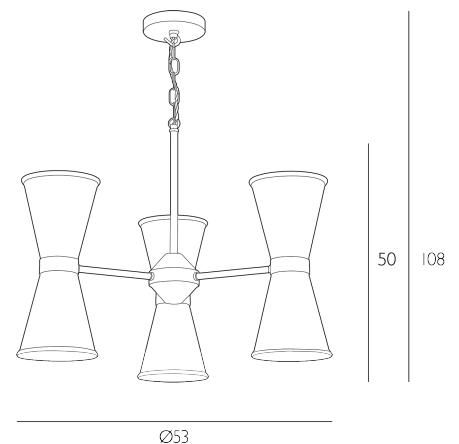

Height is adjustable at the point of installation (50-108cm).

Bulb not included; takes 6 x 40W max SES GB. We recommend our BUL-E14-LED-15 bulb. [Click here to shop.](#)

Dimmable when paired with suitable bulbs.

SPECIFICATIONS:

Product code:	HYD0641
Measurements:	H min50 - max108 x Ø53cm
Fixing Plate Dimensions:	H2.5 x Ø10cm
Lamp Replaceable:	Yes
Finish:	Bespoke & Brushed Brass
Material:	Metal & Solid Brass
Cable Colour:	Braided White
Shade Included:	Not Required
Primary Bulb Detail:	6 x 40w max SES GB
Bulb Included:	Lamps not included
Recommended Lamp:	BUL-E14-LED-15
Suitable:	Indoor
Electrical Class:	Class I - Earthed
Nett Weight (kg):	2.4 kg
	⚡ HIA