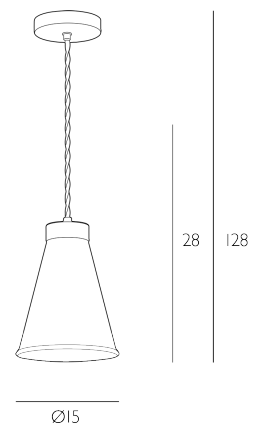

Height is adjustable at the point of installation (28-128cm).

Bulb not included; takes 1 x 40W max ES GLS. We recommend our BUL-E27-LED-16 bulb. [Click here to shop.](#)

Dimmable when paired with suitable bulbs.

SPECIFICATIONS:

Product code:	HYD0175
Measurements:	H min28 - max128 x Ø15cm
Fixing Plate Dimensions:	H2.5 x Ø10cm
Lamp Replaceable:	Yes
Finish:	Antique Brass & Bespoke
Material:	Metal & Solid Brass
Cable Colour:	Braided Ivory
Shade Included:	Not Required
Primary Bulb Detail:	1 x 40w max ES GLS
Bulb Included:	Lamp not included
Recommended Lamp:	BUL-E27-LED-16
Suitable:	Indoor
Electrical Class:	Class I - Earthed
Nett Weight (kg):	1.8 kg
	⚡ HIA