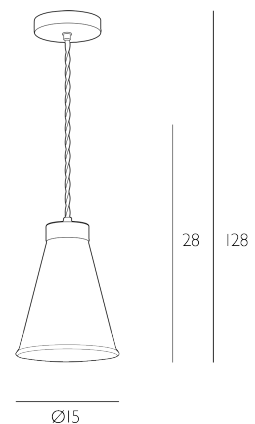

HYDE

Single Pendant Polished Chrome and Bespoke

The Hyde Collection features a contemporary design with a nostalgic nod to mid-century modern composition. Made with the finest solid brass framework this single pendant is completed with braided cable and a hand spun metal shade. The metal work is available in either our polished chrome, smooth butter brass or rich antique brass finishes. Each shade carefully is sprayed by hand in a matt paint finish in your choice of one of our beautiful palette of heritage inspired paint colours. All of the colourways will engineer timeless style into any design scheme. Height is adjustable at the point of installation (28-128cm). Bulb not included; takes 1 x 40W max ES GLS. We recommend our BUL-E27-LED-16 bulb. [Click here to shop.](#) Dimmable when paired with suitable bulbs.

SPECIFICATIONS:

Product code:	HYD0150
Measurements:	H min 28 - max 128 x Ø 15cm
Fixing Plate Dimensions:	H 2.5 x Ø 10cm
Lamp Replaceable:	Yes
Finish:	Bespoke & Polished Chrome
Material:	Metal & Solid Brass
Cable Colour:	Braided Ivory
Shade Included:	Not Required
Primary Bulb Detail:	1 x 40w max ES GLS
Bulb Included:	Lamp not included
Recommended Lamp:	BUL-E27-LED-16
Suitable:	Indoor
Electrical Class:	Class I - Earthed
Nett Weight (kg):	1.8 kg
	⚡ HIA