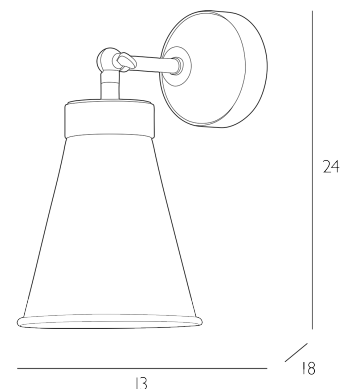

HYDE

Wall Light Butter Brass and Bespoke

The Hyde Collection features a contemporary design with a nostalgic nod to mid-century modern composition. Made with the finest solid brass framework this quirky wall light is completed with hand spun metal shades. The metal work is available in either our polished chrome, smooth butter brass or rich antique brass finishes. Each shade is sprayed by hand in a matt painted finish and is available in any of our beautiful palette of heritage inspired paint colours. All of the colourways will engineer timeless style into any design scheme.

Bulb not included; takes 1 x 40W max SES GB. We recommend our BUL-E14-LED-15 bulb. [Click here to shop.](#)

Dimmable when paired with suitable bulbs.

Bespoke Orders

This is a fully customisable product, hand crafted in our workshop located in the Cotswolds. You can contact us directly discuss your unique requirements, or alternatively you can customise your product by using our product configurator to see your design before placing an order.

SPECIFICATIONS:

Product code:	HYD0741
Measurements:	D18 x H24 x W13cm
Fixing Plate Dimensions:	Ø8cm
Lamp Replaceable:	Yes
Finish:	Bespoke & Brushed Brass
Material:	Metal & Solid Brass
Shade Included:	Not Required
Primary Bulb Detail:	1 x 40w max SES GB
Bulb Included:	Lamp not included
Recommended Lamp:	BUL-E14-LED-15
Suitable:	Indoor
Electrical Class:	Class I - Earthed
Nett Weight (kg):	1.4 kg
	⚡