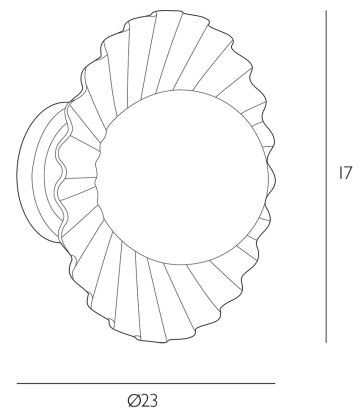

POP

Wall Light Bespoke Finish and Opal Glass

Named for its ability to add a simple 'pop' of colour, Pop is a bold and sculptural collection featuring pendant, wall and table lamp designs. With a beautiful shell-like profile and soft fluted edge, Pop combines playful design with functionality to offer bold statement lighting in a compact yet effective way. Available in our full range of palette colours to make it your own.

Bulb not included; takes 1 x 6W max G9
Dimmable when paired with suitable bulbs.

Bespoke Orders

This is a fully customisable product, hand crafted in our workshop located in the Cotswolds. You can contact us directly discuss your unique requirements, or alternatively you can customise your product by using our product configurator to see your design before placing an order.

SPECIFICATIONS:

Product code:	POP0799
Measurements:	H17 x Ø23cm
Lamp Replaceable:	Yes
Finish:	Bespoke Ceramic & Opal Glass
Material:	Ceramic & Glass
Shade Included:	Not Required
Primary Bulb Detail:	1 x 6w max G9
Bulb Included:	Lamp not included
Suitable:	Indoor
Electrical Class:	Class 2 - Double Insulated
Nett Weight (kg):	0.7 kg