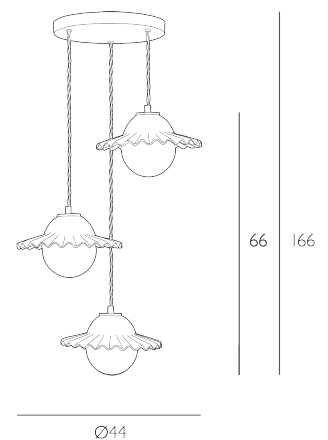

POP

3 Light Pendant Bespoke Finish and Opal Glass

Named for its ability to add a simple 'pop' of colour, Pop is a bold and sculptural collection featuring pendant, wall and table lamp designs. With a beautiful shell-like profile and soft fluted edge, Pop combines playful design with functionality to offer bold statement lighting in a compact yet effective way. Available in our full range of palette colours and choice of braided cables to make it your own.

Height is adjustable at the point of installation (66-166cm).

Bulb not included; takes 3 x 6W max G9

Dimmable when paired with suitable bulbs.

Bespoke Orders

This is a fully customisable product, hand crafted in our workshop located in the Cotswolds. You can contact us directly discuss your unique requirements, or alternatively you can customise your product by using our product configurator to see your design before placing an order.

SPECIFICATIONS:

Product code:	POP0399
Measurements:	H min 66 - max 166 x Ø44cm
Lamp Replaceable:	Yes
Finish:	Bespoke Ceramic & Opal Glass
Material:	Ceramic & Glass
Cable Colour:	Braided Ivory
Shade Included:	Not Required
Primary Bulb Detail:	3 x 6w max G9
Bulb Included:	Lamps not included
Suitable:	Indoor
Electrical Class:	Class 2 - Double Insulated
Nett Weight (kg):	2.8 kg