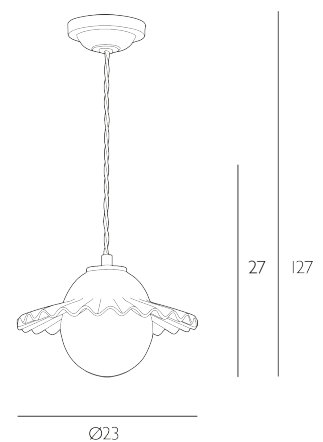

POP

Small Pendant Bespoke Finish and Opal Glass

Named for its ability to add a simple pop of colour, Pop is a bold and sculptural collection featuring pendant, wall and table lamp designs. With a beautiful shell-like profile and soft fluted edge, Pop combines playful design with functionality to offer bold statement lighting in a compact yet effective way. Available in our full range of palette colours and choice of braided cables to make it your own.

Height is adjustable at the point of installation (27-127cm).
Bulb not included; takes 1 x 6W max G9
Dimmable when paired with suitable bulbs.

Bespoke Orders

This is a fully customisable product, hand crafted in our workshop located in the Cotswolds. You can contact us directly discuss your unique requirements, or alternatively you can customise your product by using our product configurator to see your design before placing an order.

SPECIFICATIONS:

Product code:	POP0199
Measurements:	H min 27 - max 127 x Ø23cm
Lamp Replaceable:	Yes
Finish:	Bespoke Ceramic & Opal Glass
Material:	Ceramic & Glass
Shade Included:	Not Required
Primary Bulb Detail:	1 x 6w max G9
Bulb Included:	Lamp not included
Suitable:	Indoor
Electrical Class:	Class 2 - Double Insulated
Nett Weight (kg):	0.9 kg
	