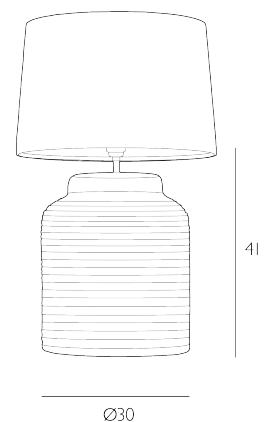

SPECIFICATIONS:

Product code:	TID4299
Measurements:	H41 x Ø30cm
Primary Associated Shade:	TAP40
Associated Shades:	PLG40
Lamp Replaceable:	Yes
Finish:	Bespoke Ceramic
Material:	Ceramic
Cable Colour:	Bespoke
Shade Included:	Base Only
Primary Bulb Detail:	1 x 60w max ES GLS
Bulb Included:	Lamp not included
Recommended Lamp:	BUL-E27-LED-16
Switch Type:	In Line Rocker
Suitable:	Indoor
Electrical Class:	Class I - Earthed
Nett Weight (kg):	4.5 kg