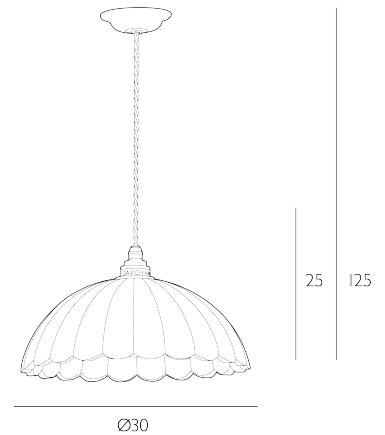

MABEL

Pendant Azalea Ribbed Glass and Antique Brass

MABEL is of a similar stylistic ilk to its close cousin ETHEL and also features a piece of stunning moulded glass in four colour ways at its core. This glass is larger, forming an attractive dome with scalloped edge and petal-like formations. MABEL also features SOLID BRASS hardware and an OATMEAL braided cable. Shown in AZALEA.

Height is adjustable at the point of installation (25-125cm).

Bulb not included; takes 1 x 60W max ES GLS. We recommend our BUL-E27-LED-I6 bulb. [Click here to shop.](#)

Dimmable when paired with suitable bulbs.

SPECIFICATIONS:

Product code:	MAB0103
Measurements:	H min 25 - max 125 x Ø30cm
Lamp Replaceable:	Yes
Finish:	Antique Brass & Pink Ribbed Glass
Material:	Glass & Solid Brass
Cable Colour:	Braided Ivory
Shade Included:	Not Required
Primary Bulb Detail:	1 x 60w max ES GLS
Bulb Included:	Lamp not included
Recommended Lamp:	BUL-E27-LED-I6
Suitable:	Indoor
Electrical Class:	Class I - Earthed
Nett Weight (kg):	2.4 kg