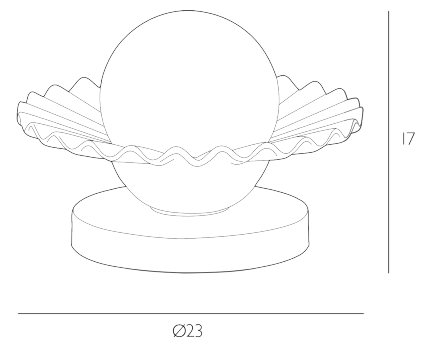

POP

Table Lamp Bespoke Finish and Opal Glass

Named for its ability to add a simple 'pop' of colour, Pop is a bold and sculptural collection featuring pendant, wall and table lamp designs. With a beautiful shell-like profile and soft fluted edge, Pop combines playful design with functionality to offer bold statement lighting in a compact yet effective way. Featuring a modern ergonomic three stage touch dimmer switch. Available in our full range of palette colours to make it your own.

Bulb not included; takes 1 x 6W max G9

Bespoke Orders

This is a fully customisable product, hand crafted in our workshop located in the Cotswolds. You can contact us directly discuss your unique requirements, or alternatively you can customise your product by using our product configurator to see your design before placing an order.

SPECIFICATIONS:

Product code:	POP4299
Measurements:	H17 x Ø23cm
Lamp Replaceable:	Yes
Finish:	Bespoke Ceramic & Opal Glass
Material:	Ceramic & Glass
Shade Included:	Not Required
Primary Bulb Detail:	1 x 6w max G9
Bulb Included:	Lamp not included
Switch Type:	Touch On / Off
Suitable:	Indoor
Electrical Class:	Class 2 - Double Insulated
Nett Weight (kg):	1.3 kg
	☐ ⚡