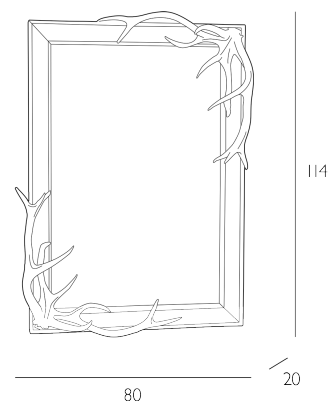

ANTLER

Mirror Rustic

Our striking Antler mirror in our rustic finish. Can be hung horizontally or vertically.

SPECIFICATIONS:

Product code:	002ANT29
Measurements:	D20 x H114 x W80cm
Finish:	Brown & Mirror
Material:	Glass & Resin
Shade Included:	Not Required
Suitable:	Indoor
Nett Weight (kg):	5.3 kg

Additional Information:

This fitting, including it's packaging, may not fit through entryways less than 65cm wide. Please check before placing your order