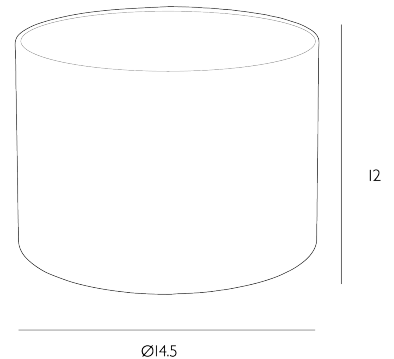

### *Bespoke Fabric Drum Shade 14.5cm*

A classic medium height drum shade with a sharp rolled edge finish, featured on our Saddler Wall Light. Designed to accommodate a 29mm (BC or SES) lampholder. Suitable for use with an electrified ceiling fitting, wall light or with a lamp base, without the need for tools or an electrician.

## SPECIFICATIONS:

Product code:	S0699
Measurements:	H12 x Ø14.5cm
Finish:	Bespoke
Material:	Fabric
Shade Included:	Shade Only
Primary Bulb Detail:	1 x 40w max SES GB
Bulb Included:	Lamp not included
Suitable:	Indoor
Nett Weight (kg):	0 kg