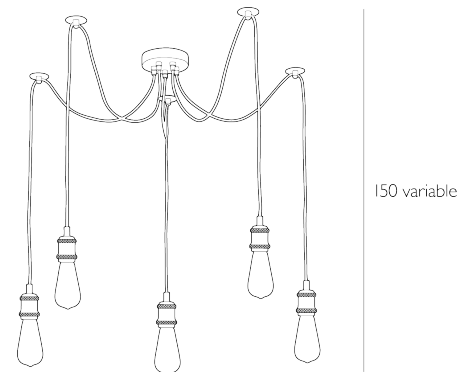

WACO

5 Light Pendant Antique Brass Matt Black

The Waco 5 light pendant suspension features a solid die cast lamp holder in antique brass with a knurled shade ring. With pre-attached metal ceiling hooks on each 1.5m cable the fitting can be adjusted to suit the room or furniture, you can now move the light away from the electric point and have multiple lights on a huge spread without the expense of extra wiring. At the same time the fitting gives a unique industrial look. Height is adjustable at the point of installation (75-160cm). Bulb not included; takes 5 x 60W max ES GLS. We recommend our BUL-E27-RUS-W1 bulb. [Click here to shop.](#) Dimmable when paired with suitable bulbs.

SPECIFICATIONS:

Product code:	WAC0575
Measurements:	H min75 - max160 x Ø150cm
Fixing Plate Dimensions:	H2.5 x Ø12cm
Lamp Replaceable:	Yes
Finish:	Antique Brass & Matt Black
Material:	Metal
Cable Colour:	Braided Black
Shade Included:	Not Required
Primary Bulb Detail:	5 x 60w max ES GLS
Bulb Included:	Lamps not included
Recommended Lamp:	BUL-E27-RUS-W1
Suitable:	Indoor
Electrical Class:	Class 2 - Double Insulated
Nett Weight (kg):	1.1 kg
	

Additional Information:

Supplied with 150cm of cable