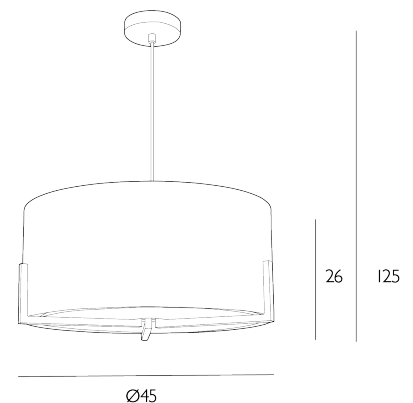

The Huxley comes complete with a Bespoke Fabric Drum shade. Height is adjustable at the point of installation (36-125cm). Bulb not included; takes 3 x 60W max ES GLS. We recommend our BUL-E27-LED-17 bulb. [Click here to shop.](#) Dimmable when paired with suitable bulbs.

SPECIFICATIONS:

Product code:	HUX0346
Measurements:	H min36 - max125 x Ø45cm
Shade Dimensions:	D0 x H20 x W0cm
Finish:	Bespoke & Satin Chrome
Material:	Fabric & Metal
Cable Colour:	Braided Grey
Shade Included:	Shade Inc
Primary Bulb Detail:	3 x 60w max ES GLS
Bulb Included:	Lamps not included
Recommended Lamp:	BUL-E27-LED-17
Suitable:	Indoor
Electrical Class:	Class I - Earthed
Nett Weight (kg):	1.6 kg
	⚡ HIA