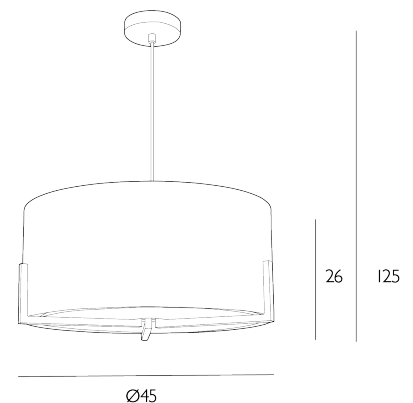

The Huxley comes complete with a Bespoke Fabric Drum shade. Height is adjustable at the point of installation (36-125cm). Bulb not included; takes 3 x 60W max ES GLS. We recommend our BUL-E27-LED-16 bulb. [Click here to shop.](#) Dimmable when paired with suitable bulbs.

SPECIFICATIONS:

Product code:	HUX0335
Measurements:	H min36 - max125 x Ø45cm
Shade Dimensions:	D0 x H20 x W0cm
Finish:	Bespoke & Satin Gold
Material:	Fabric & Metal
Shade Included:	Shade Inc
Primary Bulb Detail:	3 x 60w max ES GLS
Bulb Included:	Lamps not included
Recommended Lamp:	BUL-E27-LED-16
Suitable:	Indoor
Electrical Class:	Class I - Earthed
Nett Weight (kg):	1.6 kg