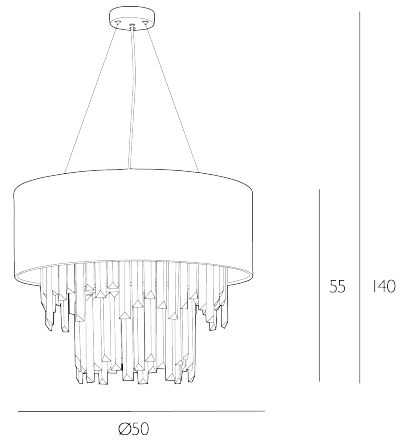

HURLEY

6 Light Pendant Polished Chrome and Crystal With Bespoke Shade

Statement bevelled crystal suspends from this striking shade with a rigid hard backed metallic lining in elegant silver or warm bronze. Complete with polished chrome detailing; the Hurley range features a matching wall light and ceiling pendant. The Hurley Shaded Chandelier is shown here in Almond Cream with bronze lining and Graphite with silver lining.

The Hurley comes complete with a Bespoke Fabric Drum shade. Height is adjustable at the point of installation (55-140cm). Bulb not included; takes 6 x 40W max G9. We recommend our BUL-G9-LED-6 bulb. [Click here to shop.](#) Dimmable when paired with suitable bulbs.

SPECIFICATIONS:

Product code:	HUR0650
Measurements:	H min55 - max140 x Ø50cm
Fixing Plate Dimensions:	H2.5 x Ø10cm
Shade Dimensions:	H18 x Ø50cm
Finish:	Crystal & Polished Chrome
Material:	Crystal & Metal
Cable Colour:	Clear
Shade Included:	Shade Inc
Primary Bulb Detail:	6 x 40w max G9
Bulb Included:	Lamps not included
Recommended Lamp:	BUL-G9-LED-6
Suitable:	Indoor
Electrical Class:	Class 2 - Double Insulated
Nett Weight (kg):	5.3 kg