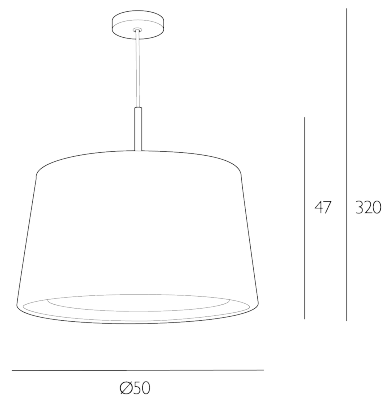

The Hastings comes complete with a Bespoke Fabric Tapered drum shade. Height is adjustable at the point of installation (47-320cm). Bulb not included; takes 3 x 60W max ES GLS. We recommend our BUL-E27-LED-16 bulb. [Click here to shop.](#)
Dimmable when paired with suitable bulbs.

SPECIFICATIONS:

Product code:	HAS50
Measurements:	H min47 - max320 x Ø50cm
Shade Dimensions:	H29.5 x Ø50cm
Lamp Replaceable:	Yes
Finish:	Bespoke & Polished Chrome
Material:	Fabric & Metal
Cable Colour:	Clear
Shade Included:	Shade Inc
Primary Bulb Detail:	3 x 60w max ES GLS
Bulb Included:	Lamps not included
Recommended Lamp:	BUL-E27-LED-16
Suitable:	Indoor

Electrical Class:
Nett Weight (kg):

Class I - Earthed
0.8 kg
± 0.1

Additional Information:

Lamps not included. We recommend our BUL-E27-LED-I 6 bulb | Supplied with Bespoke Fabric shade | Height is adjustable at the point of installation (47-320cm)