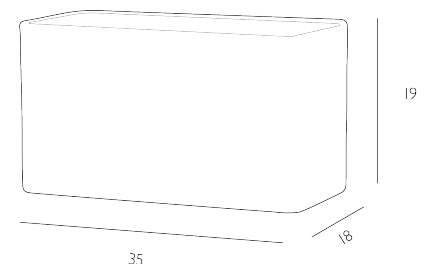

## SPECIFICATIONS:

Product code:	ZOF12
Measurements:	D18 x H19 x W35cm
Lamp Replaceable:	Yes
Finish:	Bespoke
Material:	Fabric
Shade Included:	Shade Only
Primary Bulb Detail:	1 x 60w max ES GLS
Bulb Included:	Lamp not included
Suitable:	Indoor
Nett Weight (kg):	0.5 kg