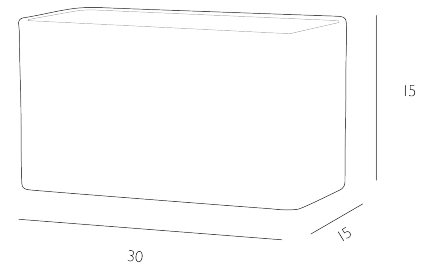

ZOFFANY

Bespoke Fabric Rounded Rectangle Shade

Zoffany rolled edge small rectangular shade with rounded corners.

Comes with a reducer ring so it is suitable for both E27 and E14 fittings.

To enhance the look, why not check out our Shade Accessories.

SPECIFICATIONS:

Product code:	ZOF11
Measurements:	D15 x H15 x W30cm
Lamp Replaceable:	Yes
Finish:	Bespoke
Material:	Fabric
Shade Included:	Shade Only
Primary Bulb Detail:	1 x 60w max ES GB
Bulb Included:	Lamp not included
Suitable:	Indoor
Nett Weight (kg):	0.4 kg