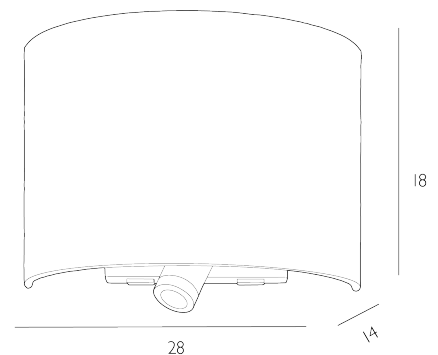

SPECIFICATIONS:

Product code:	WET09
Measurements:	D14 x H18 x W28cm
Lamp Replaceable:	Yes
Finish:	Bespoke & Polished Chrome
Material:	Fabric & Metal
Shade Included:	Shade Inc
Primary Bulb Detail:	1 x 40w max ES GLS
Bulb Included:	Lamp not included
Recommended Lamp:	BUL-E27-LED-17
Switch Type:	Rocker
Suitable:	Indoor
Electrical Class:	Class 2 - Double Insulated
Nett Weight (kg):	1.4 kg
	  LED