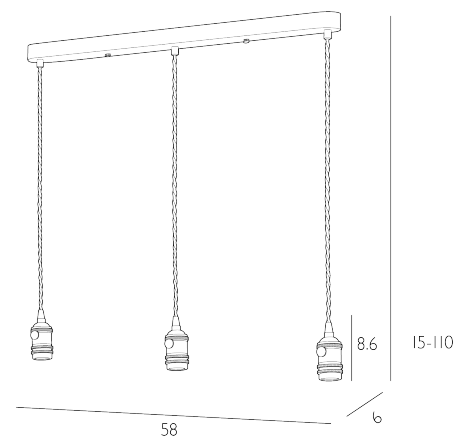

3

*Light Bar Suspension Antique Chrome With Grey Cable*

A 3 Light Bar Suspension in an antique chrome finish, grey twisted braid cables and SES/E14 lampholders. With a maximum shade weight of 2.2 kg per cable, this fitting can be mixed and matched with any E14/E27 shade.

Height is adjustable at the point of installation (15-110cm).

Bulb not included; takes 3 x 40W max SES GB

Dimmable when paired with suitable bulbs.

SPECIFICATIONS:

Product code:	SPB3661
Measurements:	D6 x H min15 - max110 x W58cm
Fixing Plate Dimensions:	D6 x H2.5 x W58cm
Primary Associated Shade:	ACC861
Finish:	Antique Chrome
Material:	Metal
Cable Colour:	Braided Grey
Shade Included:	Not Required
Primary Bulb Detail:	3 x 40w max SES GB
Bulb Included:	Lamps not included
Suitable:	Indoor
Electrical Class:	Class 1 - Earthed
Nett Weight (kg):	0.8 kg
	⚡ H1A

*Additional Information:*

Supplied with 100cm of cable