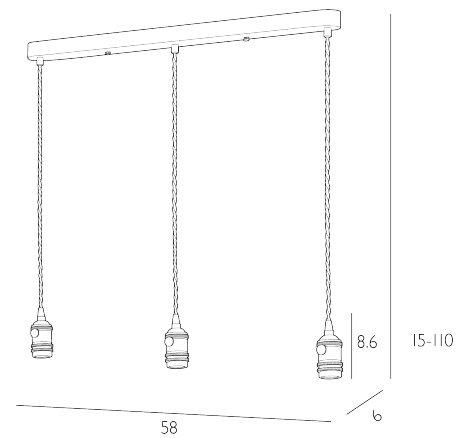

3

Light Bar Suspension Brass With Black Cable

A 3 Light Bar Suspension in a brass finish, black twisted braid cables and SES/E14 lampholders. With a maximum shade weight of 2.2 kg per cable, this fitting can be mixed and matched with any E14/E27 shade.

Height is adjustable at the point of installation (15-110cm).

Bulb not included; takes 3 x 40W max SES GB

Dimmable when paired with suitable bulbs.

SPECIFICATIONS:

| | |
|---------------------------|-------------------------------------------------------------------------------------------------------------------------------------------------------------------------|
| Product code: | SPB3640 |
| Measurements: | D6 x H min15 - max110 x W58cm |
| Fixing Plate Dimensions: | D6 x H2.5 x W58cm |
| Primary Associated Shade: | ACC861 |
| Finish: | Natural Brass |
| Material: | Metal |
| Cable Colour: | Braided Black |
| Shade Included: | Not Required |
| Primary Bulb Detail: | 3 x 40w max SES GB |
| Bulb Included: | Lamps not included |
| Suitable: | Indoor |
| Electrical Class: | Class I - Earthed |
| Nett Weight (kg): | 0.8 kg |
| |   |

Additional Information:

Supplied with 100cm of cable