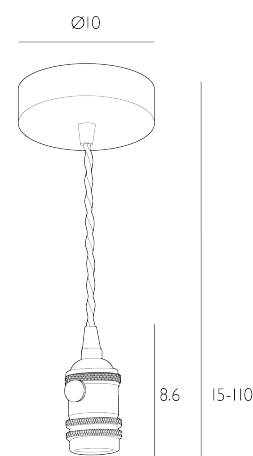

Light Antique Chrome E14 Suspension

A Single Light Suspension in an antique chrome finish, grey twisted braid cable and SES/E14 lampholder. With a maximum shade weight of 2.2 kg, this fitting can be mixed and matched with any E14/E27 shade.

Height is adjustable at the point of installation (15-110cm).

Bulb not included; takes 1 x 40W max SES GB

Dimmable when paired with suitable bulbs.

SPECIFICATIONS:

Product code:	SPB0161
Measurements:	H min 15 - max 110 x Ø10cm
Fixing Plate Dimensions:	H2.5 x Ø10cm
Primary Associated Shade:	ACC861
Finish:	Antique Chrome
Material:	Metal
Cable Colour:	Braided Grey
Shade Included:	Not Required
Primary Bulb Detail:	1 x 40w max SES GB
Bulb Included:	Lamp not included
Suitable:	Indoor
Electrical Class:	Class 1 - Earthed
Nett Weight (kg):	0.3 kg

Additional Information:

Supplied with 100cm of cable