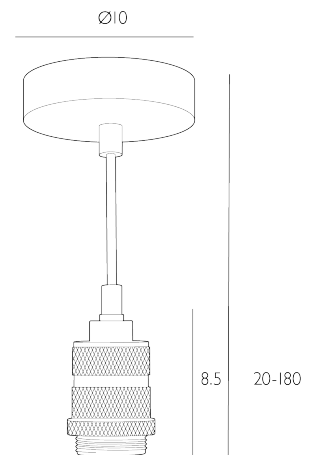

Light E27 Decorative Suspension Gun Metal

A Single Light Suspension in a gun metal finish, black cable and ES/E27 lampholder. With a maximum shade weight of 2.2 kg, this fitting can be mixed and matched with any E27 shade.

Height is adjustable at the point of installation (20-180cm).

Bulb not included; takes 1 x 60W max ES GLS

Dimmable when paired with suitable bulbs.

SPECIFICATIONS:

Product code:	SP8667
Measurements:	H min20 - max180 x Ø10cm
Fixing Plate Dimensions:	H2.5 x Ø10cm
Primary Associated Shade:	AIS6503
Lamp Replaceable:	Yes
Finish:	Satin Pewter
Material:	Metal
Cable Colour:	Braided Black
Shade Included:	Not Required
Primary Bulb Detail:	1 x 60w max ES GLS
Bulb Included:	Lamp not included
Suitable:	Indoor
Electrical Class:	Class I - Earthed
Nett Weight (kg):	0.3 kg

Additional Information:

Supplied with 145cm of cable