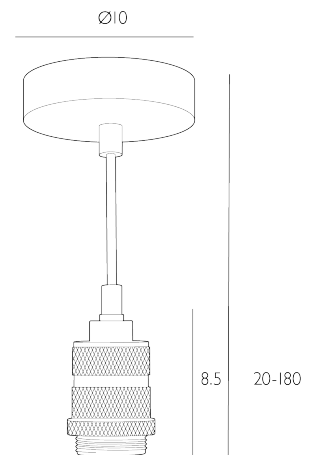

### *Light E27 Decorative Suspension Copper*

A Single Light Suspension in a copper finish, black cable and ES/E27 lampholder. With a maximum shade weight of 2.2 kg, this fitting can be mixed and matched with any E27 shade.

Height is adjustable at the point of installation (20-180cm).

Bulb not included; takes 1 x 60W max ES GLS

Dimmable when paired with suitable bulbs.

## SPECIFICATIONS:

Product code:	SP8664
Measurements:	H min20 - max180 x Ø10cm
Fixing Plate Dimensions:	H2.5 x Ø10cm
Primary Associated Shade:	AIS6503
Lamp Replaceable:	Yes
Finish:	Polished Copper
Material:	Metal
Cable Colour:	Braided Black
Shade Included:	Not Required
Primary Bulb Detail:	1 x 60w max ES GLS
Bulb Included:	Lamp not included
Suitable:	Indoor
Electrical Class:	Class I - Earthed
Nett Weight (kg):	0.3 kg
	⚡ HIA

### *Additional Information:*

Supplied with 145cm of cable