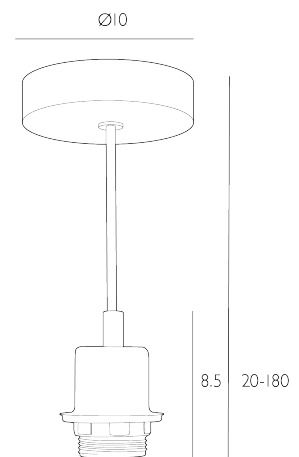

### *Light Antique Brass E27 Suspension With Clear Cable*

A Single Light Suspension in an antique brass finish, clear cable and ES/E27 lampholder. With a maximum shade weight of 2.2 kg, this fitting can be mixed and matched with any E27 shade.

Height is adjustable at the point of installation (20-180cm).

Bulb not included; takes 1 x 60W max ES GLS

Dimmable when paired with suitable bulbs.

## SPECIFICATIONS:

Product code:	SP67
Measurements:	H min20 - max180 x Ø10cm
Fixing Plate Dimensions:	H2.5 x Ø10.5cm
Primary Associated Shade:	AIS6503
Lamp Replaceable:	Yes
Finish:	Antique Brass
Material:	Metal
Cable Colour:	Clear
Shade Included:	Not Required
Primary Bulb Detail:	1 x 60w max ES GLS
Bulb Included:	Lamp not included
Suitable:	Indoor
Electrical Class:	Class 2 - Double Insulated
Nett Weight (kg):	0.3 kg
	

### *Additional Information:*

Supplied with 175cm of cable