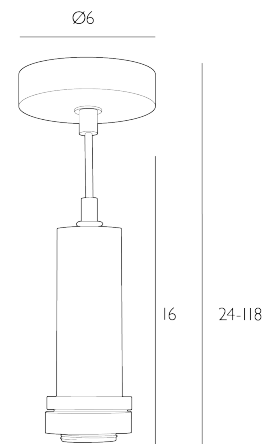

## *Light Suspension Bronze*

A Single Light Suspension in a bronze finish, black braided cable and ES/E27 lampholder. With a maximum shade weight of 2.2 kg, this fitting can be mixed and matched with any E27 shade.

Height is adjustable at the point of installation (24-118cm).

Bulb not included; takes 1 x 60W max ES GLS

Dimmable when paired with suitable bulbs.

## SPECIFICATIONS:

Product code:	SP6563
Measurements:	H min24 - max118 x Ø6cm
Fixing Plate Dimensions:	H2.5 x Ø10cm
Primary Associated Shade:	AIS6503
Finish:	Satin Bronze
Material:	Metal
Cable Colour:	Black
Shade Included:	Not Required
Primary Bulb Detail:	1 x 60w max ES GLS
Bulb Included:	Lamp not included
Suitable:	Indoor
Electrical Class:	Class I - Earthed
Nett Weight (kg):	0.4 kg