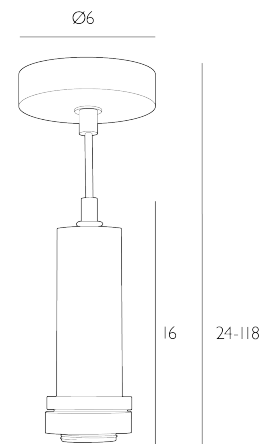

|

Light E27 Suspension Matt Black And Bronze

A Single Light Suspension in a matt black and bronze finish, black braided cable and ES/E27 lampholder. With a maximum shade weight of 2.2 kg, this fitting can be mixed and matched with any E27 shade.

Height is adjustable at the point of installation (24-118cm).

Bulb not included; takes 1 x 60W max ES GLS

Dimmable when paired with suitable bulbs.

SPECIFICATIONS:

Product code:	SP6522
Measurements:	H min24 - max118 x Ø6cm
Fixing Plate Dimensions:	H2.5 x Ø10cm
Primary Associated Shade:	AIS6503
Finish:	Matt Black & Matt Bronze
Material:	Metal
Cable Colour:	Black
Shade Included:	Not Required
Primary Bulb Detail:	1 x 60w max ES GLS
Bulb Included:	Lamp not included
Suitable:	Indoor
Electrical Class:	Class I - Earthed
Nett Weight (kg):	0.4 kg