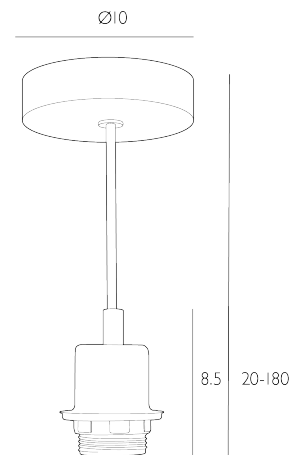

Light Polished Chrome E27 Suspension With Clear Cable

A Single Light Suspension in a polished chrome finish, clear cable and ES/E27 lampholder. With a maximum shade weight of 2.2 kg, this fitting can be mixed and matched with any E27 shade.

Height is adjustable at the point of installation (20-180cm).

Bulb not included; takes 1 x 60W max ES GLS

Dimmable when paired with suitable bulbs.

SPECIFICATIONS:

Product code:	SP65
Measurements:	H min20 - max180 x Ø10cm
Fixing Plate Dimensions:	H2.5 x Ø10.5cm
Primary Associated Shade:	AIS6503
Lamp Replaceable:	Yes
Finish:	Polished Chrome
Material:	Metal
Cable Colour:	Clear
Shade Included:	Not Required
Primary Bulb Detail:	1 x 60w max ES GLS
Bulb Included:	Lamp not included
Suitable:	Indoor
Electrical Class:	Class 2 - Double Insulated
Nett Weight (kg):	0.3 kg
	

Additional Information:

Supplied with 170cm of cable