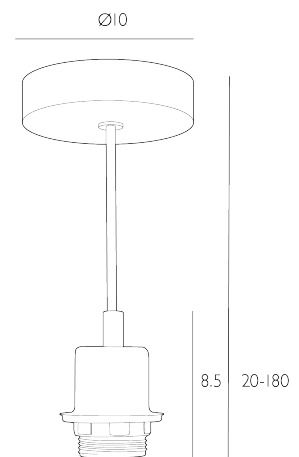

Light Aged Copper E27 Suspension With Clear Cable

A Single Light Suspension in an aged copper finish, clear cable and ES/E27 lampholder. With a maximum shade weight of 2.2 kg, this fitting can be mixed and matched with any E27 shade.

Height is adjustable at the point of installation (20-180cm).

Bulb not included; takes 1 x 60W max ES GLS

Dimmable when paired with suitable bulbs.

SPECIFICATIONS:

Product code:	SP64
Measurements:	H min20 - max180 x Ø10cm
Fixing Plate Dimensions:	H2.5 x Ø10.5cm
Primary Associated Shade:	AIS6503
Lamp Replaceable:	Yes
Finish:	Aged Copper
Material:	Metal
Cable Colour:	Clear
Shade Included:	Not Required
Primary Bulb Detail:	1 x 60w max ES GLS
Bulb Included:	Lamp not included
Suitable:	Indoor
Electrical Class:	Class 2 - Double Insulated
Nett Weight (kg):	0.3 kg
	

Additional Information:

Supplied with 176cm of cable