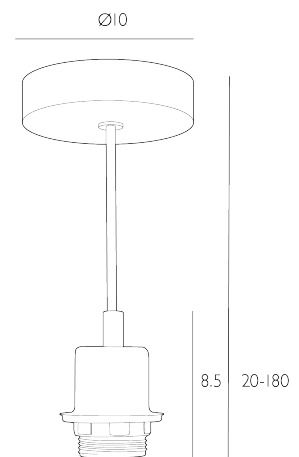

Light Antique Chrome E27 Suspension With Clear Cable

A Single Light Suspension in an antique chrome finish, clear cable and ES/E27 lampholder. With a maximum shade weight of 2.2 kg, this fitting can be mixed and matched with any E27 shade.

Height is adjustable at the point of installation (20-180cm).

Bulb not included; takes 1 x 60W max ES GLS

Dimmable when paired with suitable bulbs.

SPECIFICATIONS:

Product code:	SP61
Measurements:	H min20 - max180 x Ø10cm
Fixing Plate Dimensions:	H2.5 x Ø10cm
Primary Associated Shade:	AIS6503
Lamp Replaceable:	Yes
Finish:	Antique Chrome
Material:	Metal
Cable Colour:	Clear
Shade Included:	Not Required
Primary Bulb Detail:	1 x 60w max ES GLS
Bulb Included:	Lamp not included
Suitable:	Indoor
Electrical Class:	Class 2 - Double Insulated
Nett Weight (kg):	0.3 kg
	

Additional Information:

Supplied with 170cm of cable