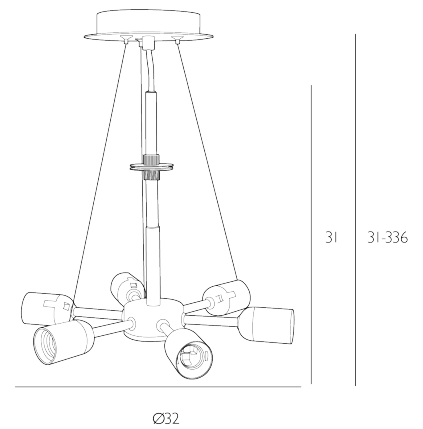

6LT

Shade Fitting Polished Chrome

6 Light Polished Chrome Suspension, designed to take shades with a minimum diameter of 60cm.

Height is adjustable at the point of installation (36-336cm).

Bulb not included; takes 6 x 60W max ES GLS

Dimmable when paired with suitable bulbs.

SPECIFICATIONS:

Product code:	SP0650
Measurements:	H min36 - max336 x Ø32cm
Fixing Plate Dimensions:	H3 x Ø15cm
Lamp Replaceable:	Yes
Finish:	Polished Chrome
Material:	Metal
Cable Colour:	Clear
Shade Included:	Not Required
Primary Bulb Detail:	6 x 60w max ES GLS
Bulb Included:	Lamps not included
Suitable:	Indoor
Electrical Class:	Class I - Earthed
Nett Weight (kg):	1.2 kg

Additional Information:

Supplied with 300cm of cable