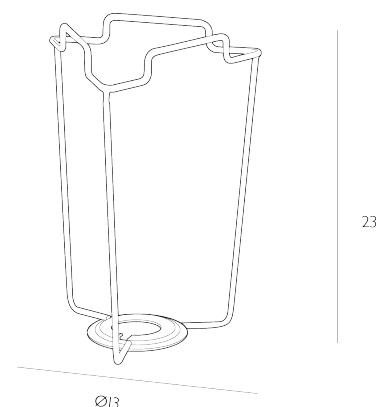

SHADE

Carrier 9 inch

White ES/SES shade carrier - height 22.9cm

SPECIFICATIONS:

Product code:	SHA89
Measurements:	H23 x Ø13cm
Finish:	Matt White
Material:	Metal
Shade Included:	Not Required
Suitable:	Indoor
Nett Weight (kg):	0.1 kg