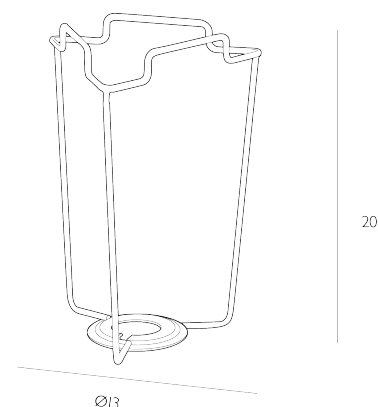

SHADE

Carrier N/AShade 13cm

White shade carrier - height 20.3cm

SPECIFICATIONS:

Product code:	SHA88
Measurements:	H20 x Ø13cm
Finish:	Matt White
Material:	Metal
Shade Included:	Not Required
Suitable:	Indoor
Nett Weight (kg):	0.1 kg