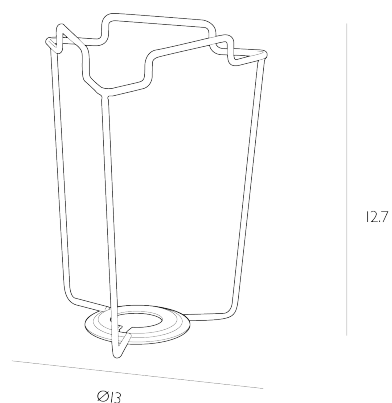

SHADE

Carrier 5 inch

White shade carrier - height 12.7cm

SPECIFICATIONS:

Product code:	SHA85
Measurements:	H12.7 x Ø13cm
Finish:	Matt White
Material:	Metal
Shade Included:	Not Required
Suitable:	Indoor
Nett Weight (kg):	0.1 kg